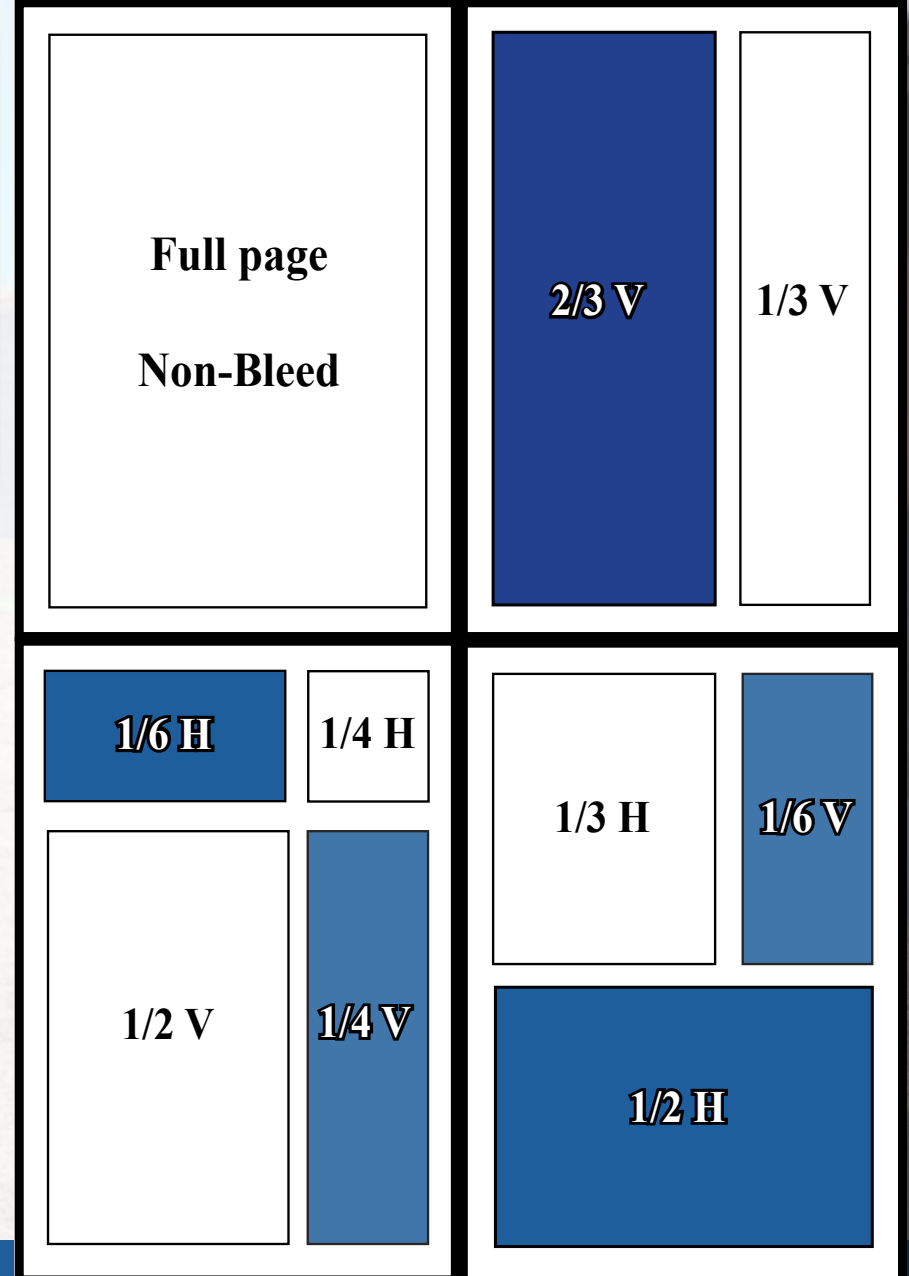

Ad Specifications

Magazine Issue	Magazine Space Order	Deadline for Ad Material	Magazine ON SALE Date
January/February	October 6, 2025	October 20, 2025	December 1, 2025
March/April	December 6, 2025	December 20, 2025	February 1, 2026
May/June	February 6, 2026	February 20, 2026	April 1, 2026
July/August	April 6, 2026	April 20, 2026	June 1, 2026
September	June 6, 2026	June 20, 2026	August 1, 2026
October	July 6, 2026	July 20, 2026	September 1, 2026
November/December	August 6, 2026	August 20, 2026	October 1, 2026

Cancellations not accepted after deadline for space order. *Dates are subject to change.

Ad Dimensions

*Page trim size is 8 1/8" x 10 7/8". Live area is 1/4" inside the trim.

1 Page	7" x 10"
2/3 Page	4 9/16" x 10"
1/2 Page (2 Column)	4 9/16" x 7 1/2"
1/2 Page (3 Column)	7" x 5"
1/3 Page (2 Column)	4 9/16" x 5"
1/3 Page (1 Column)	2 5/32" x 10"
1/4 Page (2 Column)	4 9/16" x 3 3/4"
1/4 Page (1 Column)	2 5/32" x 7 1/2"
1/6 Page (2 Column)	4 9/16" x 2 1/2"
1/6 Page (1 Column)	2 5/32" x 5"

*1/2-page bleed size (2 sides and gutter) is 8 1/4" x 5 5/8".
Full page bleed size (3 sides and gutter) is 8 1/4" x 11 1/8".